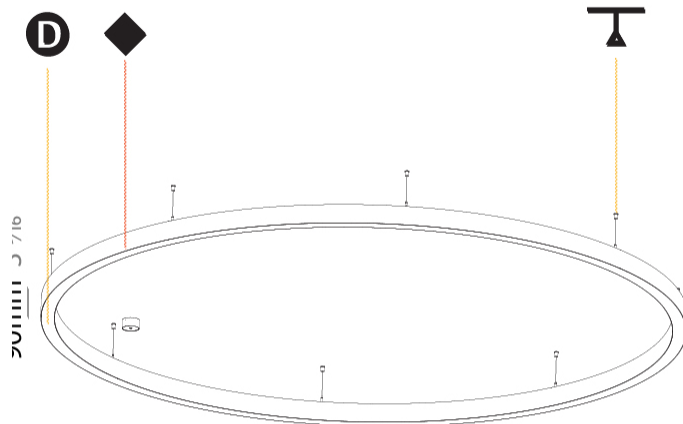

GENERAL

Series: Glorious
Subseries: Glorious Slim
Brand: Prolicht
Division: Architectural
Mounting Type: Suspension
Mounting Location: Ceiling
Subcategory: Ambient

PHYSICAL

Shape: Round
Diameter (mm): 3000
Diameter (in): 118 7/8
Height (mm): 90
Height (in): 3 9/16
Max. Overall Height (mm): 2090
Max. Overall Height (in): 82 5/16
Light Distribution: Direct / Indirect
Weight (kg): 31.716
Weight (lbs): 69.93
Diffuser: [PMMA - Opal or Micro-Prism](#)
Fixture Finish: [SSR / BKV / CWI / CRY / HAB / UFT / ITA / RUA / FTG / MYG / LOD / PUS / FRO / FUP / KIA / POP / BLS / SPG / MEY / GOH / GUM / CHC / COM / ABZ / JAG / OBR / MOS / ROR](#)
Fixture Material: Aluminum
Cable Details: 2000mm or 6000mm Transparent Cable

ELECTRICAL

Lamp Type: LED (Zhaga Standard)
Input Wattage (W): 224 / 112
Total Output Wattage (W): 192 / 84
Dimming: [Tri-Mode (Non-Dimming and Phase Dimming (120Vac only) and 0-10V Dimming)](#)
Driver Included: Yes
Driver Location: Integrated
Driver Type: Constant Current - Universal
Driver Class: Class 2
Input Voltage (V): 120 - 277
Constant Current (MA): 350

LED

Color Temperature (°K): 3000 / 3500 / 4000
Max. Delivered Lumen (lm): 38980 / 39798 / 40610
CRI: >80 CRI
Lamp Life (hrs): 50000

OPTICAL

RATINGS AND CERTIFICATIONS

Certified By: Certified for North American Standards
IP rating: IP20

2870mm 113"

3000mm 118 7/8"