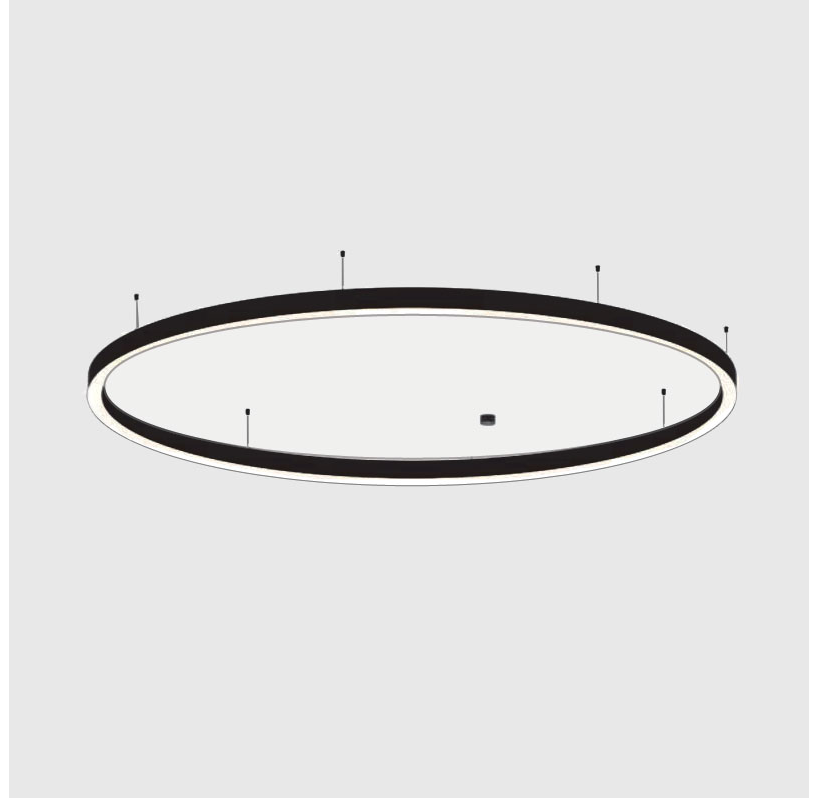

GENERAL

Series: Glorious
 Subseries: Glorious Slim
 Brand: Prolicht
 Division: Architectural
 Mounting Type: Suspension
 Mounting Location: Ceiling
 Subcategory: Ambient

PHYSICAL

Shape: Round
 Diameter (mm): 3000
 Diameter (in): 118 7/8
 Height (mm): 90
 Height (in): 3 9/16
 Max. Overall Height (mm): 2090
 Max. Overall Height (in): 82 5/16
 Light Distribution: Direct / Indirect
 Weight (kg): 31.716
 Weight (lbs): 69.93
 Diffuser: [PMMA - Opal or Micro-Prism](#)
 Fixture Finish: [SSR / BKV / CWI / CRY / HAB / UFT / ITA / RUA / FTG / MYG / LOD / PUS / FRO / FUP / KIA / POP / BLS / SPG / MEY / GOH / GUM / CHC / COM / ABZ / JAG / OBR / MOS / ROR](#)
 Fixture Material: Aluminum
 Cable Details: 2000mm or 6000mm Transparent Cable

2870mm 113"

3000mm 118 7/8"

GLORIOUS SLIM SUSPENSION

A30553-

base number LED Dimming Color Temperature Finishes (Diamond) Diffuser Options Cable Options

- To build a product code in our configurator select the specify button on the base model # product page
- To build a manual product code on this datasheet choose from the options listed below in blue font and add the suffix to the base model #

GENERAL

Series: Glorious
 Subseries: Glorious Slim
 Brand: Prolicht
 Division: Architectural
 Mounting Type: Suspension
 Mounting Location: Ceiling
 Subcategory: Ambient

PHYSICAL

Shape: Round
 Diameter (mm): 3000
 Diameter (in): 118 1/8
 Depth (mm): 90
 Depth (in): 3 9/16
 Max. Overall Height (mm): 2090
 Max. Overall Height (in): 82 5/16
 Light Distribution: Direct
 Weight (kg): 27.55
 Weight (lbs): 60.75
 Diffuser: [PMMA - Opal or Micro-Prism](#)
 Fixture Finish: [SSR / BKV / CWI / CRY / HAB / UFT / ITA / RUA / FTG / MYG / LOD / PUS / FRO / FUP / KIA / POP / BLS / SPG / MEY / GOH / GUM / CHC / COM / ABZ / JAG / OBR / MOS / ROR](#)
 Fixture Material: Aluminum
 Cable Details: 2000mm or 6000mm Transparent Cable